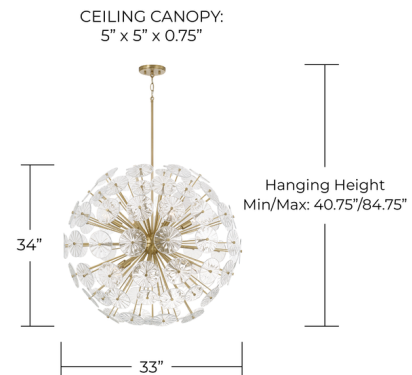

Lightology

lightology.com
866-954-4489
04-24-26

Project: _____

Company: _____

Location: _____ Fixture Type: _____

SPEC #: **CPT1536447**

Approved On: _____ Approved By: _____

Emelie Chandelier By Capital Lighting

Description

The Emelie Chandelier captures attention with its radiant, sculptural form inspired by organic movement. A cluster of textured glass elements is arranged in a spherical composition, creating a dynamic interplay of light and reflection. Each piece is carefully crafted to diffuse illumination beautifully, resulting in a soft yet eye-catching glow. Anchored by a structured frame, this chandelier delivers a bold, decorative presence that enhances a variety of interior spaces.

Shown in matte brass / clear

Specifications

COLOR Clear
BODY FINISH Matte Brass
WATTAGE 72W
DIMMER Standard 120V
DIMENSIONS 33"W x 34"H
BULB NOT INCLUDED 8 x G16.5/Candelabra (E12)/9W/120V LED
COUNTRY OF ORIGIN Viet Nam

Technical Information

PRODUCT DIMENSIONS Rods Included: 6"(1), 12"(1), 18"(1)

CLICK TO VIEW PRODUCT

Notes: