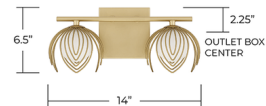

### Specifications

COLOR . . . . . White  
BODY FINISH . . . . . Buffed Gold  
WATTAGE . . . . . 21W  
DIMMER . . . . . Standard 120V  
DIMENSIONS . . . . . 22.75"W x 6.5"H x 6"D  
BULB NOT INCLUDED . . . . . 3 x JCD/G9/7W/120V LED  
COUNTRY OF ORIGIN . . . . . Viet Nam

Shown in buffed gold / white

EXTENDS FROM WALL: 6"

8 1/2" MOUNT

BACKPLATE: 5" x 5" x 0.75"

CLICK TO VIEW PRODUCT

Notes: