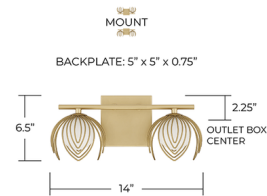

### Specifications

COLOR	White
BODY FINISH	Buffed Gold
WATTAGE	21W
DIMMER	Standard 120V
DIMENSIONS	22.75"W x 6.5"H x 6"D
BULB NOT INCLUDED	3 x JCD/G9/7W/120V LED
COUNTRY OF ORIGIN	Viet Nam

Shown in buffed gold / white

EXTENDS FROM WALL: 6"

CLICK TO VIEW PRODUCT

Notes: