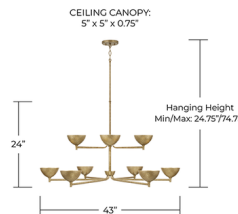

Specifications

COLOR	N/A
BODY FINISH	Feathered Gold
WATTAGE	100W
DIMMER	Low Voltage Electronic
DIMENSIONS	43"W x 24"H
INTEGRATED LED MODULE	10 x LED/10W/120V LED
COUNTRY OF ORIGIN	Viet Nam

Technical Information

PRODUCT DIMENSIONS	Rods Included: 6"(1), 12"(1), 18"(1)
COLOR RENDERING	90 CRI
LAMP COLOR	3000K
LUMENS/WATT	272.00
LUMINOUS FLUX	2720 lumens

Shown in feathered gold

CLICK TO VIEW PRODUCT

Notes: