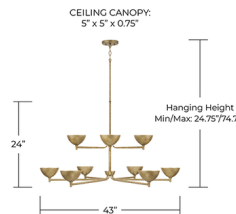

### Specifications

COLOR	N/A
BODY FINISH	Feathered Gold
WATTAGE	100W
DIMMER	Low Voltage Electronic
DIMENSIONS	43"W x 24"H
INTEGRATED LED MODULE	10 x LED/10W/120V LED
COUNTRY OF ORIGIN	Viet Nam

### Technical Information

PRODUCT DIMENSIONS	Rods Included: 6"(1), 12"(1), 18"(1)
COLOR RENDERING	90 CRI
LAMP COLOR	3000K
LUMENS/WATT	272.00
LUMINOUS FLUX	2720 lumens

Shown in feathered gold

CLICK TO VIEW PRODUCT