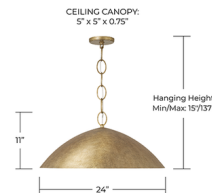

CLICK TO VIEW PRODUCT

Notes: