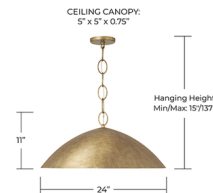

CLICK TO VIEW PRODUCT

Notes: