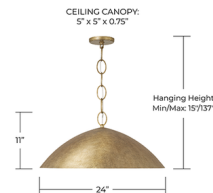

CLICK TO VIEW PRODUCT

Notes: