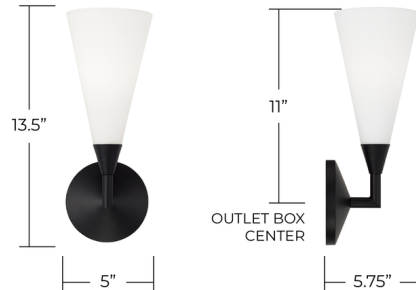

Lightology

lightology.com
866-954-4489
04-22-26

Project: _____

Company: _____

Location: _____ Fixture Type: _____

SPEC #: **CPT1536456**

Approved On: _____ Approved By: _____

Gatsby Wall Sconce By Capital Lighting

Description

Defined by its clean, tapered profile, this wall sconce brings a refined and modern touch to any space. The soft white glass shade diffuses light evenly, creating a warm ambient glow, while the structure adds a sense of balance and simplicity. A subtly tapered backplate completes the design, giving the fixture a polished, elevated look that works well in a variety of interiors.

Shown in matte brass / soft white

BACKPLATE:
5" x 5" x 1.25"

Specifications

COLOR Soft White
BODY FINISH Matte Brass
WATTAGE 9W
DIMMER Standard 120V
DIMENSIONS 5"W x 13.5"H x 5.75"D
BULB NOT INCLUDED 1 x B10/Candelabra (E12)/9W/120V LED
COUNTRY OF ORIGIN Viet Nam