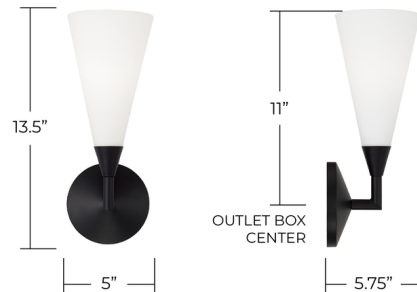

## Gatsby Wall Sconce By Capital Lighting

### Description

Defined by its clean, tapered profile, this wall sconce brings a refined and modern touch to any space. The soft white glass shade diffuses light evenly, creating a warm ambient glow, while the structure adds a sense of balance and simplicity. A subtly tapered backplate completes the design, giving the fixture a polished, elevated look that works well in a variety of interiors.

Shown in matte black / soft white

BACKPLATE:  
5" x 5" x 1.25"

### Specifications

COLOR . . . . . Soft White  
BODY FINISH . . . . . Matte Black  
WATTAGE . . . . . 9W  
DIMMER . . . . . Standard 120V  
DIMENSIONS . . . . . 5"W x 13.5"H x 5.75"D  
BULB NOT INCLUDED . . . . . 1 x B10/Candelabra (E12)/9W/120V LED  
COUNTRY OF ORIGIN . . . . . Viet Nam