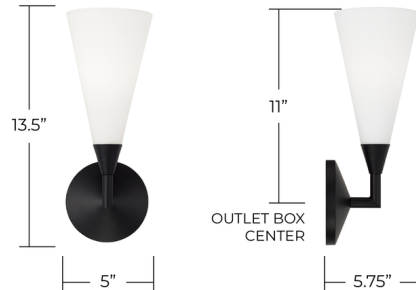

Lightology

lightology.com
866-954-4489
07-02-26

Project: _____

Company: _____

Location: _____ Fixture Type: _____

SPEC #: **CPT1536457**

Approved On: _____ Approved By: _____

Gatsby Wall Sconce By Capital Lighting

Description

Defined by its clean, tapered profile, this wall sconce brings a refined and modern touch to any space. The soft white glass shade diffuses light evenly, creating a warm ambient glow, while the structure adds a sense of balance and simplicity. A subtly tapered backplate completes the design, giving the fixture a polished, elevated look that works well in a variety of interiors.

Shown in matte black / soft white

BACKPLATE:
5" x 5" x 1.25"

Specifications

COLOR	Soft White
BODY FINISH	Matte Black
WATTAGE	9W
DIMMER	Standard 120V
DIMENSIONS	5"W x 13.5"H x 5.75"D
BULB NOT INCLUDED	1 x B10/Candelabra (E12)/9W/120V LED
COUNTRY OF ORIGIN	Viet Nam