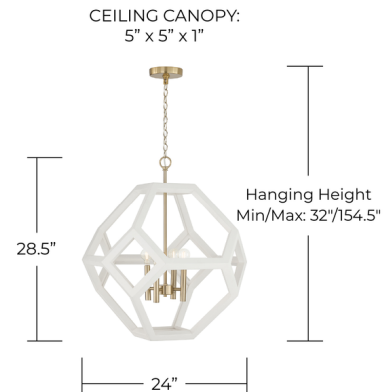

CLICK TO VIEW PRODUCT

Notes: