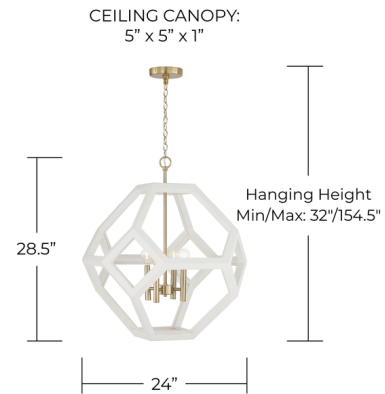

CLICK TO VIEW PRODUCT

Notes: