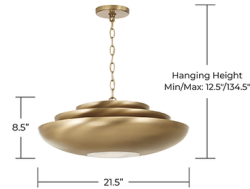

Lightology

lightology.com
866-954-4489
04-25-26

Project: _____

Company: _____

Location: _____ Fixture Type: _____

SPEC #: **CPT1536463**

Approved On: _____ Approved By: _____

Gia Pendant By Capital Lighting

Description

Elevate your space with a refined, modern statement piece. The Gia Pendant features smooth, flowing lines layered into a softly tiered dome design, creating depth and visual interest from every angle. Its sculptural form brings a sense of understated sophistication, making it a striking focal point in both contemporary and transitional interiors. A genuine alabaster diffuser softens the light, casting a warm, inviting glow that enhances the atmosphere of any room. Thoughtfully designed to balance style and function, this pendant delivers both artistic presence and comfortable illumination.

Shown in aged brass

Specifications

COLOR	N/A
BODY FINISH	Aged Brass
WATTAGE	36W
DIMMER	Standard 120V
DIMENSIONS	29.5"W x 11.5"H
BULB NOT INCLUDED	4 x B10/Candelabra (E12)/9W/120V LED
COUNTRY OF ORIGIN	Viet Nam