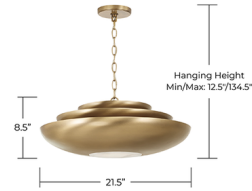

## Gia Pendant By Capital Lighting

### Description

Elevate your space with a refined, modern statement piece. The Gia Pendant features smooth, flowing lines layered into a softly tiered dome design, creating depth and visual interest from every angle. Its sculptural form brings a sense of understated sophistication, making it a striking focal point in both contemporary and transitional interiors. A genuine alabaster diffuser softens the light, casting a warm, inviting glow that enhances the atmosphere of any room. Thoughtfully designed to balance style and function, this pendant delivers both artistic presence and comfortable illumination.

### Specifications

COLOR	N/A
BODY FINISH	Aged Brass
WATTAGE	36W
DIMMER	Standard 120V
DIMENSIONS	29.5"W x 11.5"H
BULB NOT INCLUDED	4 x B10/Candelabra (E12)/9W/120V LED
COUNTRY OF ORIGIN	Viet Nam

CLICK TO VIEW PRODUCT