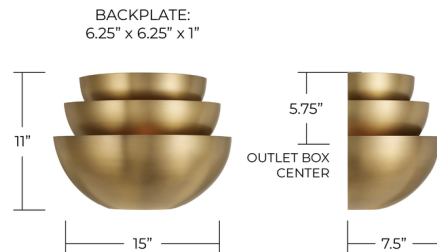

Lightology

lightology.com
866-954-4489
04-24-26

Project: _____

Company: _____

Location: _____ Fixture Type: _____

SPEC #: **CPT1536464**

Approved On: _____ Approved By: _____

Gia Wall Sconce By Capital Lighting

Description

The Gia Sconces bring a refined, contemporary feel to any interior. Designed with smooth, flowing contours, each piece features a layered, dome-like structure that adds depth and visual interest to the wall. Light gently filters between the tiers, creating a soft, ambient glow that enhances the surrounding space. Both sculptural and functional, the Gia Sconces serve as a striking accent while delivering a warm, inviting atmosphere.

Shown in aged brass

Specifications

COLOR	N/A
BODY FINISH	Aged Brass
WATTAGE	18W
DIMMER	Standard 120V
DIMENSIONS	15"W x 11"H x 7.5"D
BULB NOT INCLUDED	2 x B10/Candelabra (E12)/9W/120V LED
COUNTRY OF ORIGIN	Viet Nam