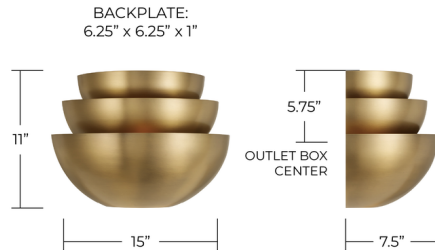

Lightology

lightology.com
866-954-4489
07-03-26

Project: _____

Company: _____

Location: _____ Fixture Type: _____

SPEC #: **CPT1536464**

Approved On: _____ Approved By: _____

Gia Wall Sconce By Capital Lighting

Description

The Gia Sconces bring a refined, contemporary feel to any interior. Designed with smooth, flowing contours, each piece features a layered, dome-like structure that adds depth and visual interest to the wall. Light gently filters between the tiers, creating a soft, ambient glow that enhances the surrounding space. Both sculptural and functional, the Gia Sconces serve as a striking accent while delivering a warm, inviting atmosphere.

Shown in aged brass

Specifications

| | |
|-------------------|--------------------------------------|
| COLOR | N/A |
| BODY FINISH | Aged Brass |
| WATTAGE | 18W |
| DIMMER | Standard 120V |
| DIMENSIONS | 15"W x 11"H x 7.5"D |
| BULB NOT INCLUDED | 2 x B10/Candelabra (E12)/9W/120V LED |
| COUNTRY OF ORIGIN | Viet Nam |