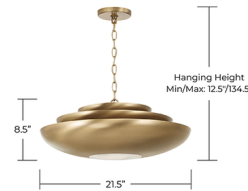

Lightology

lightology.com
866-954-4489
07-02-26

Project: _____
Company: _____
Location: _____ Fixture Type: _____
SPEC #: **CPT1536465**
Approved On: _____ Approved By: _____

Gia Pendant By Capital Lighting

Description

Elevate your space with a refined, modern statement piece. The Gia Pendant features smooth, flowing lines layered into a softly tiered dome design, creating depth and visual interest from every angle. Its sculptural form brings a sense of understated sophistication, making it a striking focal point in both contemporary and transitional interiors. A genuine alabaster diffuser softens the light, casting a warm, inviting glow that enhances the atmosphere of any room. Thoughtfully designed to balance style and function, this pendant delivers both artistic presence and comfortable illumination.

Specifications

COLOR	N/A
BODY FINISH	Aged Brass
WATTAGE	17W
DIMMER	Standard 120V
DIMENSIONS	21.5"W x 8.5"H
BULB NOT INCLUDED	1 x A19/Medium (E26)/17W/120V LED
COUNTRY OF ORIGIN	Viet Nam

CLICK TO VIEW PRODUCT

Notes: