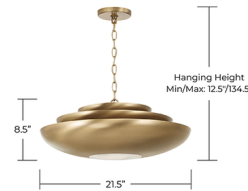

## Gia Pendant By Capital Lighting

### Description

Elevate your space with a refined, modern statement piece. The Gia Pendant features smooth, flowing lines layered into a softly tiered dome design, creating depth and visual interest from every angle. Its sculptural form brings a sense of understated sophistication, making it a striking focal point in both contemporary and transitional interiors. A genuine alabaster diffuser softens the light, casting a warm, inviting glow that enhances the atmosphere of any room. Thoughtfully designed to balance style and function, this pendant delivers both artistic presence and comfortable illumination.

### Specifications

COLOR	N/A
BODY FINISH	Aged Brass
WATTAGE	17W
DIMMER	Standard 120V
DIMENSIONS	21.5"W x 8.5"H
BULB NOT INCLUDED	1 x A19/Medium (E26)/17W/120V LED
COUNTRY OF ORIGIN	Viet Nam

CLICK TO VIEW PRODUCT