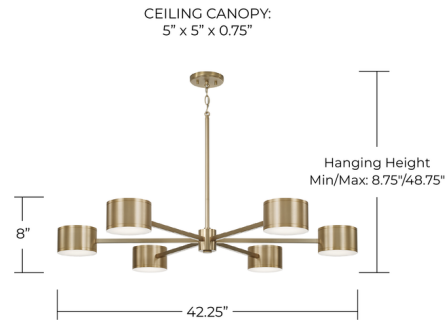

Shown in aged brass