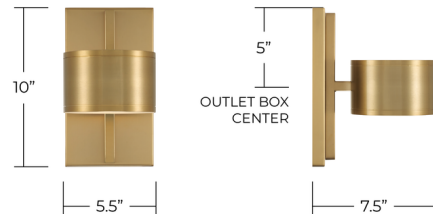

## Henley Color-Select Wall Sconce By Capital Lighting

### Description

The Henley Sconce blends contemporary design with practical lighting performance. Mounted on an elongated backplate, its streamlined cylindrical form casts both upward and downward illumination, creating a balanced ambient effect. Designed with versatility in mind, this fixture features selectable color temperature options, allowing you to adjust the light output to 3000K, 4000K, or 5000K to suit your space.

Shown in aged brass

BACKPLATE:  
10" x 5" x 0.75"

### Specifications

COLOR . . . . . N/A  
BODY FINISH . . . . . Aged Brass  
WATTAGE . . . . . 6W  
DIMMER . . . . . Standard 120V  
DIMENSIONS . . . . . 5.5"W x 10"H x 7.5"D  
INTEGRATED LED MODULE . . . . . 2 x LED/3W/120V LED  
COUNTRY OF ORIGIN . . . . . Viet Nam