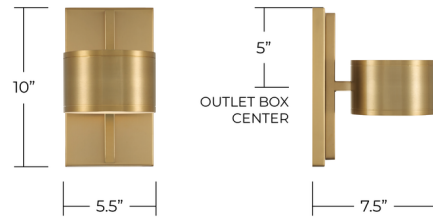

## Henley Wall Sconce By Capital Lighting

### Description

The Henley Sconce blends contemporary design with practical lighting performance. Mounted on an elongated backplate, its streamlined cylindrical form casts both upward and downward illumination, creating a balanced ambient effect. Designed with versatility in mind, this fixture features selectable color temperature options, allowing you to adjust the light output to 3000K, 4000K, or 5000K to suit your space.

Shown in aged brass

BACKPLATE:  
10" x 5" x 0.75"

### Specifications

COLOR	N/A
BODY FINISH	Aged Brass
WATTAGE	6W
DIMMER	Standard 120V
DIMENSIONS	5.5"W x 10"H x 7.5"D
INTEGRATED LED MODULE	2 x LED/3W/120V LED
COUNTRY OF ORIGIN	Viet Nam