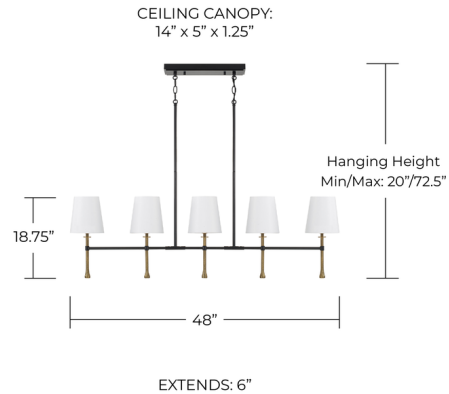

### Specifications

COLOR	White
BODY FINISH	Matte-Black / Hammered-Gold
WATTAGE	45W
DIMMER	Standard 120V
DIMENSIONS	48"L x 6"W x 18.75"H
BULB NOT INCLUDED	5 x B10/Candelabra (E12)/9W/120V LED
COUNTRY OF ORIGIN	Viet Nam

### Technical Information

PRODUCT DIMENSIONS . . . . . Rods Included: 6"(2), 12"(2), 18"(2)

Shown in matte-black / hammered-gold / white

CLICK TO VIEW PRODUCT

Notes: