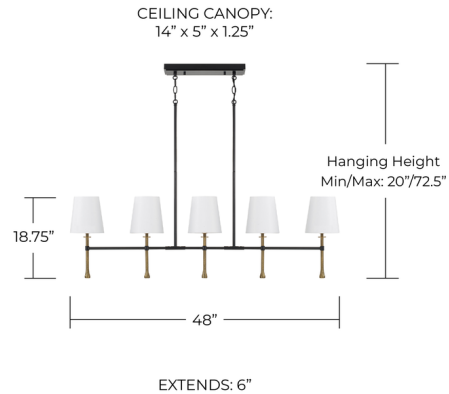

Description

Reimagining transitional style with a refined touch, the Hollis Sconce introduces a balanced mix of contrast and subtle texture to a timeless design. The streamlined silhouette offers a modern update while maintaining classic appeal. Thoughtful detailing adds visual interest, while the tailored fabric shade softens the light for a warm, inviting glow. A blend of finishes enhances depth and dimension, making this fixture a versatile addition to a variety of interiors.

Specifications

COLOR White
BODY FINISH Matte-Black / Hammered-Gold
WATTAGE 45W
DIMMER Standard 120V
DIMENSIONS 48"L x 6"W x 18.75"H
BULB NOT INCLUDED 5 x B10/Candelabra (E12)/9W/120V LED
COUNTRY OF ORIGIN Viet Nam

Technical Information

PRODUCT DIMENSIONS Rods Included: 6"(2), 12"(2), 18"(2)

Shown in matte-black / hammered-gold / white

CLICK TO VIEW PRODUCT

Notes: