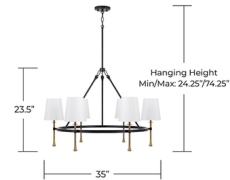

Specifications

COLOR White
BODY FINISH Matte-Black / Hammered-Gold
WATTAGE 54W
DIMMER Standard 120V
DIMENSIONS 35"W x 23.5"H
BULB NOT INCLUDED 6 x B10/Candelabra (E12)/9W/120V LED
COUNTRY OF ORIGIN Viet Nam

Technical Information

PRODUCT DIMENSIONS Rods Included: 6"(1), 12"(1), 18"(1)

Notes:

Shown in matte-black / hammered-gold / white

CLICK TO VIEW PRODUCT