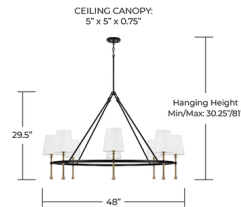

### Specifications

COLOR . . . . . White  
BODY FINISH . . . . . Matte-Black / Hammered-Gold  
WATTAGE . . . . . 54W  
DIMMER . . . . . Standard 120V  
DIMENSIONS . . . . . 35"W x 23.5"H  
BULB NOT INCLUDED . . . . . 6 x B10/Candelabra (E12)/9W/120V LED  
COUNTRY OF ORIGIN . . . . . Viet Nam

### Technical Information

PRODUCT DIMENSIONS . . . . . Rods Included: 6"(1), 12"(1), 18"(1)

Notes:

Shown in matte-black / hammered-gold / white

CLICK TO VIEW PRODUCT