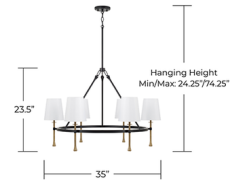

### Specifications

COLOR . . . . . White  
BODY FINISH . . . . . Matte-Black / Hammered-Gold  
WATTAGE . . . . . 54W  
DIMMER . . . . . Standard 120V  
DIMENSIONS . . . . . 35"W x 23.5"H  
BULB NOT INCLUDED . . . . . 6 x B10/Candelabra (E12)/9W/120V LED  
COUNTRY OF ORIGIN . . . . . Viet Nam

### Technical Information

PRODUCT DIMENSIONS . . . . . Rods Included: 6"(1), 12"(1), 18"(1)

Notes:

Shown in matte-black / hammered-gold / white

CLICK TO VIEW PRODUCT