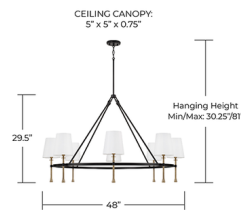

Specifications

COLOR White
BODY FINISH Matte-Black / Hammered-Gold
WATTAGE 54W
DIMMER Standard 120V
DIMENSIONS 35"W x 23.5"H
BULB NOT INCLUDED 6 x B10/Candelabra (E12)/9W/120V LED
COUNTRY OF ORIGIN Viet Nam

Technical Information

PRODUCT DIMENSIONS Rods Included: 6"(1), 12"(1), 18"(1)

Notes:

Shown in matte-black / hammered-gold / white

CLICK TO VIEW PRODUCT