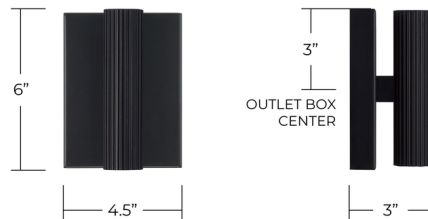

Description

With its clean, modern profile, the Ian Mini Dual Sconce delivers a refined, understated look enhanced by subtle design detailing. The elongated cylindrical form is accented by a ribbed texture that adds depth and visual interest, while the integrated LED light source provides a soft, efficient glow. Designed to balance simplicity with a touch of sophistication, this fixture brings a polished, contemporary feel to any space.

Shown in matte black

BACKPLATE:
6" x 4.5" x 1"

Specifications

COLOR	N/A
BODY FINISH	Matte Black
WATTAGE	20W
DIMMER	Standard 120V
DIMENSIONS	4.5"W x 6"H x 3"D
INTEGRATED LED MODULE	2 x LED/10W/120V LED
COUNTRY OF ORIGIN	Viet Nam