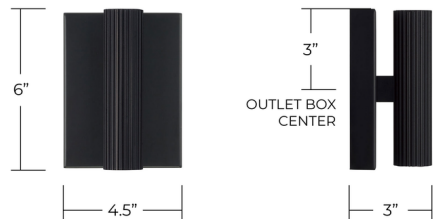

Description

With its clean, modern profile, the Ian Mini Dual Sconce delivers a refined, understated look enhanced by subtle design detailing. The elongated cylindrical form is accented by a ribbed texture that adds depth and visual interest, while the integrated LED light source provides a soft, efficient glow. Designed to balance simplicity with a touch of sophistication, this fixture brings a polished, contemporary feel to any space.

Shown in matte black

BACKPLATE:
6" x 4.5" x 1"

Specifications

COLOR N/A
BODY FINISH Matte Black
WATTAGE 20W
DIMMER Standard 120V
DIMENSIONS 4.5"W x 6"H x 3"D
INTEGRATED LED MODULE 2 x LED/10W/120V LED
COUNTRY OF ORIGIN Viet Nam