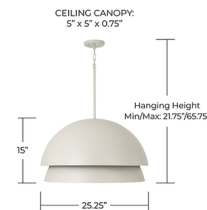

Lightology

lightology.com
866-954-4489
04-25-26

Project: _____
Company: _____
Location: _____ Fixture Type: _____
SPEC #: **CPT1536485**
Approved On: _____ Approved By: _____

Jensen Pendant By Capital Lighting

Description

The Jensen Pendant draws inspiration from Scandinavian design, featuring refined metalwork and a balanced, understated silhouette. Its layered, dome-like structure introduces a sense of depth and geometry, creating a visually engaging centerpiece. At the core, a softly diffused glass globe provides a gentle, ambient glow, making it an ideal choice for spaces that call for both style and subtle illumination.

Shown in taupe / soft white

Specifications

COLOR	Soft White
BODY FINISH	Taupe
WATTAGE	17W
DIMMER	Standard 120V
DIMENSIONS	25.25"W x 15"H
BULB NOT INCLUDED	1 x A19/Medium (E26)/17W/120V LED
COUNTRY OF ORIGIN	Viet Nam