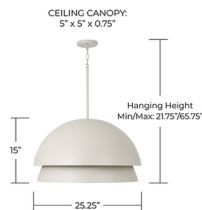

Description

The Jensen Pendant draws inspiration from Scandinavian design, featuring refined metalwork and a balanced, understated silhouette. Its layered, dome-like structure introduces a sense of depth and geometry, creating a visually engaging centerpiece. At the core, a softly diffused glass globe provides a gentle, ambient glow, making it an ideal choice for spaces that call for both style and subtle illumination.

Specifications

COLOR Soft White
BODY FINISH Matte White
WATTAGE 17W
DIMMER Standard 120V
DIMENSIONS 17.25"W x 10.5"H
BULB NOT INCLUDED 1 x A19/Medium (E26)/17W/120V LED
COUNTRY OF ORIGIN Viet Nam

Technical Information

PRODUCT DIMENSIONS Rods Included: 6"(1), 12"(1), 18"(1)

Shown in matte white / soft white

CLICK TO VIEW PRODUCT

Notes: