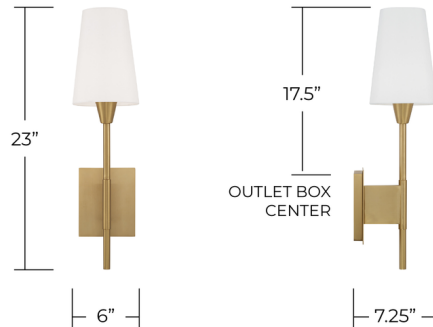

Lightology

lightology.com
866-954-4489
04-24-26

Project: _____

Company: _____

Location: _____ Fixture Type: _____

SPEC #: **CPT1536494**

Approved On: _____ Approved By: _____

Leland Wall Sconce By Capital Lighting

Description

The Leland Wall Sconce showcases a refined transitional look, blending clean lines with subtle, decorative accents. A gently tapered socket detail supports a crisp fabric shade, creating a balanced and timeless profile. Mounted on a distinctive backplate, this wall sconce offers a polished, elevated presence that complements a wide range of interiors while delivering soft, ambient illumination.

Shown in aged brass / white

BACKPLATE:
5.25" x 6.5" x 1"

Specifications

COLOR	White
BODY FINISH	Aged Brass
WATTAGE	9W
DIMMER	Standard 120V
DIMENSIONS	6"W x 23"H x 7.25"D
BULB NOT INCLUDED	1 x B10/Candelabra (E12)/9W/120V LED
COUNTRY OF ORIGIN	Viet Nam