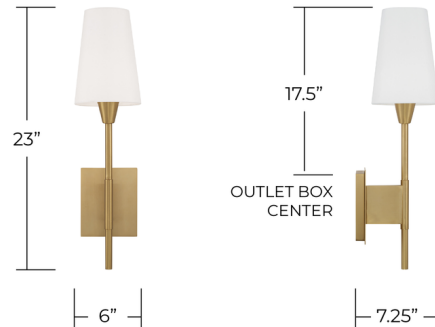

## Leland Wall Sconce By Capital Lighting

### Description

The Leland Wall Sconce showcases a refined transitional look, blending clean lines with subtle, decorative accents. A gently tapered socket detail supports a crisp fabric shade, creating a balanced and timeless profile. Mounted on a distinctive backplate, this wall sconce offers a polished, elevated presence that complements a wide range of interiors while delivering soft, ambient illumination.

Shown in aged brass / white

BACKPLATE:  
5.25" x 6.5" x 1"

### Specifications

COLOR	White
BODY FINISH	Aged Brass
WATTAGE	9W
DIMMER	Standard 120V
DIMENSIONS	6"W x 23"H x 7.25"D
BULB NOT INCLUDED	1 x B10/Candelabra (E12)/9W/120V LED
COUNTRY OF ORIGIN	Viet Nam

CLICK TO VIEW PRODUCT