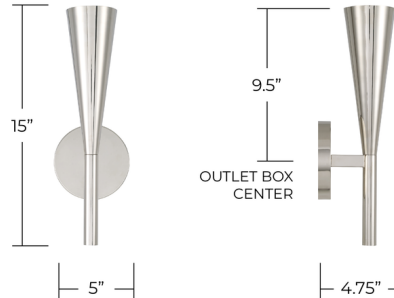

Lightology

lightology.com
866-954-4489
07-11-26

Project: _____

Company: _____

Location: _____ Fixture Type: _____

SPEC #: **CPT1536498**

Approved On: _____ Approved By: _____

Levi Wall Sconce By Capital Lighting

Description

Clean and refined, the Levi Wall Sconce introduces a modern touch to any wall setting. Its sculptural, hourglass-inspired form features tapered ends that create a balanced and eye-catching profile. The warm metallic finish enhances its sleek design, adding a subtle glow that elevates both contemporary and transitional interiors.

Shown in polished nickel

BACKPLATE:
5" x 5" x 0.75"

Specifications

COLOR	N/A
BODY FINISH	Polished Nickel
WATTAGE	9W
DIMMER	Standard 120V
DIMENSIONS	5"W x 15"H x 4.75"D
BULB NOT INCLUDED	1 x G16.5/Candelabra (E12)/9W/120V LED
COUNTRY OF ORIGIN	Viet Nam