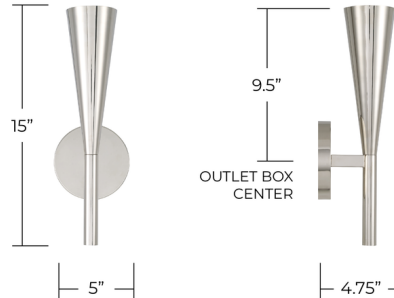

Lightology

lightology.com
866-954-4489
04-11-26

Project: _____

Company: _____

Location: _____ Fixture Type: _____

SPEC #: **CPT1536498**

Approved On: _____ Approved By: _____

Levi Wall Sconce By Capital Lighting

Description

Clean and refined, the Levi Wall Sconce introduces a modern touch to any wall setting. Its sculptural, hourglass-inspired form features tapered ends that create a balanced and eye-catching profile. The warm metallic finish enhances its sleek design, adding a subtle glow that elevates both contemporary and transitional interiors.

Shown in polished nickel

BACKPLATE:
5" x 5" x 0.75"

Specifications

COLOR	N/A
BODY FINISH	Polished Nickel
WATTAGE	9W
DIMMER	Standard 120V
DIMENSIONS	5"W x 15"H x 4.75"D
BULB NOT INCLUDED	1 x G16.5/Candelabra (E12)/9W/120V LED
COUNTRY OF ORIGIN	Viet Nam