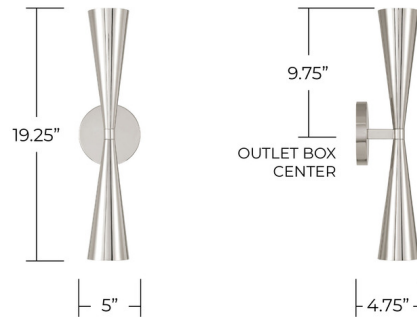

Lightology

lightology.com
866-954-4489
04-23-26

Project: _____
 Company: _____
 Location: _____ Fixture Type: _____
 SPEC #: **CPT1536500**
 Approved On: _____ Approved By: _____

Levi Dual Wall Sconce By Capital Lighting

Description

Clean and refined, the Levi Dual Wall Sconce introduces a modern touch to any wall setting. Its sculptural, hourglass-inspired form features tapered ends that create a balanced and eye-catching profile. The warm metallic finish enhances its sleek design, adding a subtle glow that elevates both contemporary and transitional interiors.

Shown in polished nickel

BACKPLATE:
5" x 5" x 0.75"

Specifications

COLOR	N/A
BODY FINISH	Polished Nickel
WATTAGE	18W
DIMMER	Standard 120V
DIMENSIONS	5"W x 19.25"H x 4.75"D
BULB NOT INCLUDED	2 x G16.5/Candelabra (E12)/9W/120V LED
COUNTRY OF ORIGIN	Viet Nam