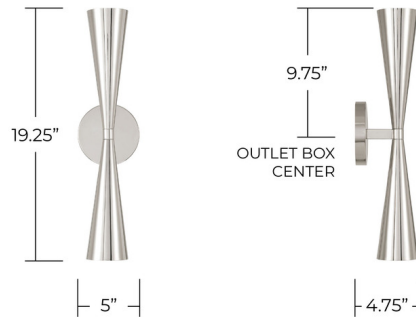

Lightology

lightology.com
866-954-4489
07-01-26

Project: _____

Company: _____

Location: _____ Fixture Type: _____

SPEC #: **CPT1536500**

Approved On: _____ Approved By: _____

Levi Dual Wall Sconce By Capital Lighting

Description

Clean and refined, the Levi Dual Wall Sconce introduces a modern touch to any wall setting. Its sculptural, hourglass-inspired form features tapered ends that create a balanced and eye-catching profile. The warm metallic finish enhances its sleek design, adding a subtle glow that elevates both contemporary and transitional interiors.

Shown in polished nickel

BACKPLATE:
5" x 5" x 0.75"

Specifications

COLOR	N/A
BODY FINISH	Polished Nickel
WATTAGE	18W
DIMMER	Standard 120V
DIMENSIONS	5"W x 19.25"H x 4.75"D
BULB NOT INCLUDED	2 x G16.5/Candelabra (E12)/9W/120V LED
COUNTRY OF ORIGIN	Viet Nam