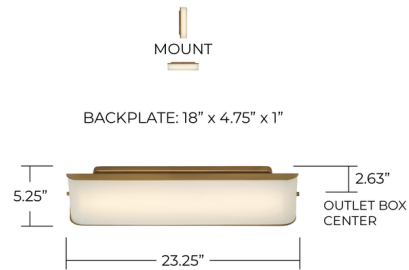

Shown in aged brass / milk white

EXTENDS FROM WALL: 3.25"