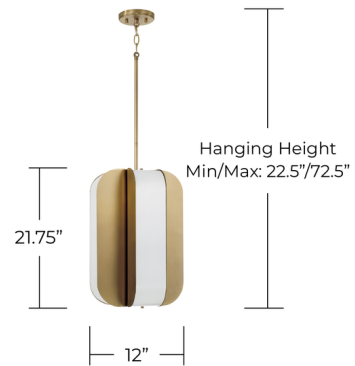

### Description

Featuring a multifaceted profile, the Marcell pendant blends aged brass detailing with integrated LED illumination. The silhouette is complemented by curved glass panels that softly disperse light, while the structured metal elements introduce dimension and a tailored aesthetic.

### Specifications

COLOR	Milk White
BODY FINISH	Aged Brass
WATTAGE	44W
DIMMER	Low Voltage Electronic
DIMENSIONS	12"W x 21.75"H
INTEGRATED LED MODULE	4 x LED/11W/120V LED
COUNTRY OF ORIGIN	Viet Nam

### Technical Information

PRODUCT DIMENSIONS	Rods Included: 6"(1), 12"(1), 18"(1)
COLOR RENDERING	90 CRI
LAMP COLOR	3000K
LUMENS/WATT	295.45
LUMINOUS FLUX	3250 lumens

Shown in aged brass / milk white

CEILING CANOPY:  
5" x 5" x 0.75"