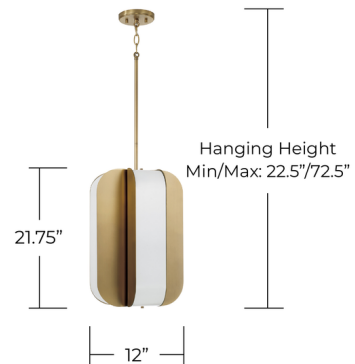

Description

Featuring a multifaceted profile, the Marcell pendant blends aged brass detailing with integrated LED illumination. The silhouette is complemented by curved glass panels that softly disperse light, while the structured metal elements introduce dimension and a tailored aesthetic.

Specifications

COLOR	Milk White
BODY FINISH	Aged Brass
WATTAGE	44W
DIMMER	Low Voltage Electronic
DIMENSIONS	12"W x 21.75"H
INTEGRATED LED MODULE	4 x LED/11W/120V LED
COUNTRY OF ORIGIN	Viet Nam

Technical Information

PRODUCT DIMENSIONS	Rods Included: 6"(1), 12"(1), 18"(1)
COLOR RENDERING	90 CRI
LAMP COLOR	3000K
LUMENS/WATT	295.45
LUMINOUS FLUX	3250 lumens

Shown in aged brass / milk white

CEILING CANOPY:
5" x 5" x 0.75"