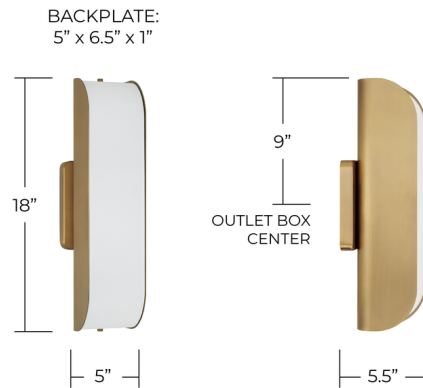

CLICK TO VIEW PRODUCT

Notes: