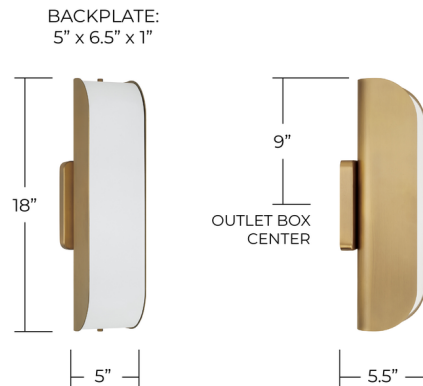

Shown in aged brass / white

CLICK TO VIEW PRODUCT

Notes: