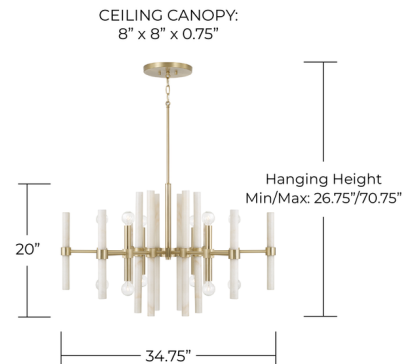

Description

Blending thoughtful design with natural elements, the Marlow Chandelier offers a refined balance of form and visual interest. Vertical accents at the center create a strong focal point, guiding the eye along the fixture and adding a sense of dimension. Candle-style sockets are arranged to provide both upward and downward illumination, enhancing the overall ambiance. A warm metallic finish introduces a subtle luster, completing the look with a sophisticated touch.

Specifications

COLOR	White
BODY FINISH	Matte Brass
WATTAGE	108W
DIMMER	Standard 120V
DIMENSIONS	34.75"W x 20"H
BULB NOT INCLUDED	12 x G16.5/Candelabra (E12)/9W/120V LED
COUNTRY OF ORIGIN	Viet Nam

Technical Information

PRODUCT DIMENSIONS	Rods Included: 6"(1), 12"(1), 18"(1)
--------------------	--------------------------------------

Shown in matte brass / white

CLICK TO VIEW PRODUCT

Notes: