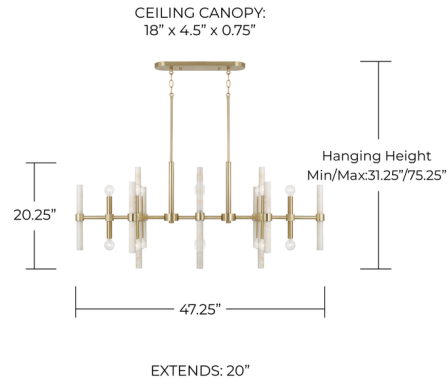

Description

The Marlow Linear Chandelier strikes a refined balance between structure and natural elegance, combining thoughtful design details with organic materials. Centered marble accents create a strong visual anchor, guiding the eye along the length of the fixture while adding depth and contrast. Paired with candle-style sockets that provide both upward and downward illumination, the design delivers a layered lighting effect. A warm brass finish enhances the overall look with a subtle sheen, bringing a sophisticated and timeless presence to the space.

Specifications

COLOR	White
BODY FINISH	Matte Brass
WATTAGE	144W
DIMMER	Standard 120V
DIMENSIONS	47.25"L x 20"W x 20.25"H
BULB NOT INCLUDED	16 x G16.5/Candelabra (E12)/9W/120V LED
COUNTRY OF ORIGIN	Viet Nam

Technical Information

PRODUCT DIMENSIONS Rods Included: 6"(2), 12"(2), 18"(2)

Shown in matte brass / white

EXTENDS: 20"

CLICK TO VIEW PRODUCT

Notes: