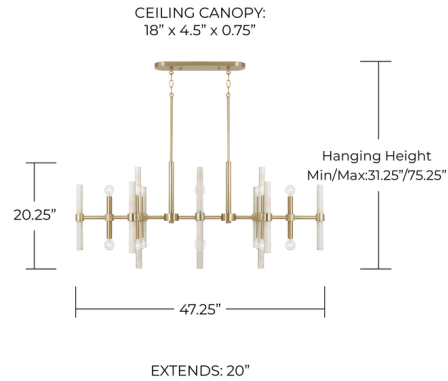

Description

The Marlow Linear Chandelier strikes a refined balance between structure and natural elegance, combining thoughtful design details with organic materials. Centered marble accents create a strong visual anchor, guiding the eye along the length of the fixture while adding depth and contrast. Paired with candle-style sockets that provide both upward and downward illumination, the design delivers a layered lighting effect. A warm brass finish enhances the overall look with a subtle sheen, bringing a sophisticated and timeless presence to the space.

Specifications

COLOR	White
BODY FINISH	Matte Brass
WATTAGE	144W
DIMMER	Standard 120V
DIMENSIONS	47.25"L x 20"W x 20.25"H
BULB NOT INCLUDED	16 x G16.5/Candelabra (E12)/9W/120V LED
COUNTRY OF ORIGIN	Viet Nam

Technical Information

PRODUCT DIMENSIONS Rods Included: 6"(2), 12"(2), 18"(2)

Notes:

Shown in matte brass / white

CLICK TO VIEW PRODUCT