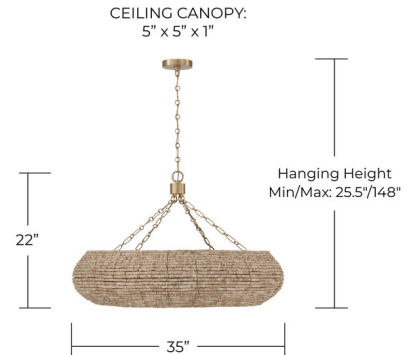

Shown in dark brass / aegean grey

Specifications

COLOR	Aegean Grey
BODY FINISH	Dark Brass
WATTAGE	72W
DIMMER	Standard 120V
DIMENSIONS	35"W x 22"H
BULB NOT INCLUDED	8 x B10/Candelabra (E12)/9W/120V LED
COUNTRY OF ORIGIN	India

CLICK TO VIEW PRODUCT

Notes: