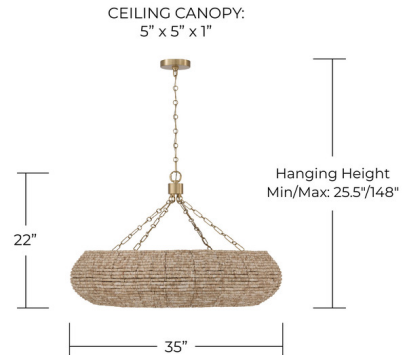

Shown in dark brass / aegean grey

Specifications

COLOR	Aegean Grey
BODY FINISH	Dark Brass
WATTAGE	72W
DIMMER	Standard 120V
DIMENSIONS	35"W x 22"H
BULB NOT INCLUDED	8 x B10/Candelabra (E12)/9W/120V LED
COUNTRY OF ORIGIN	India

CLICK TO VIEW PRODUCT

Notes: