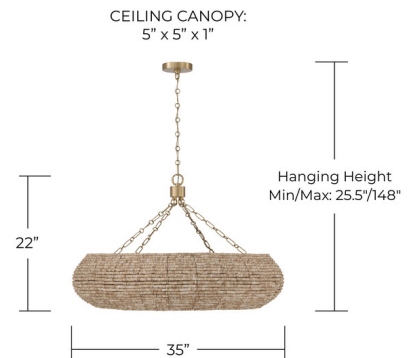

Lightology

lightology.com
866-954-4489
07-07-26

Project: _____

Company: _____

Location: _____ Fixture Type: _____

SPEC #: **CPT1536515**

Approved On: _____ Approved By: _____

Morada Chandelier By Capital Lighting

Description

The Morada Chandelier showcases rows of hand-strung wooden beads. A soft white glass globe diffuses light softly, while the brass chain adds a refined designer touch. This piece delivers both visual impact and ambient illumination.

Shown in matte brass / light fawn

Specifications

COLOR	Light Fawn
BODY FINISH	Matte Brass
WATTAGE	72W
DIMMER	Standard 120V
DIMENSIONS	35"W x 22"H
BULB NOT INCLUDED	8 x B10/Candelabra (E12)/9W/120V LED
COUNTRY OF ORIGIN	India