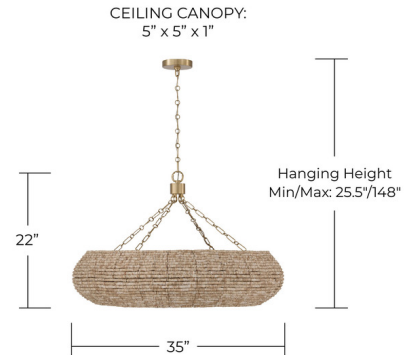

Shown in matte brass / light fawn

Specifications

COLOR	Light Fawn
BODY FINISH	Matte Brass
WATTAGE	72W
DIMMER	Standard 120V
DIMENSIONS	35"W x 22"H
BULB NOT INCLUDED	8 x B10/Candelabra (E12)/9W/120V LED
COUNTRY OF ORIGIN	India

CLICK TO VIEW PRODUCT

Notes: