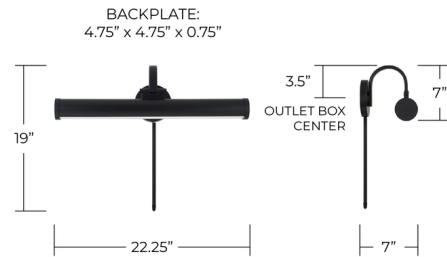

CLICK TO VIEW PRODUCT

Notes: