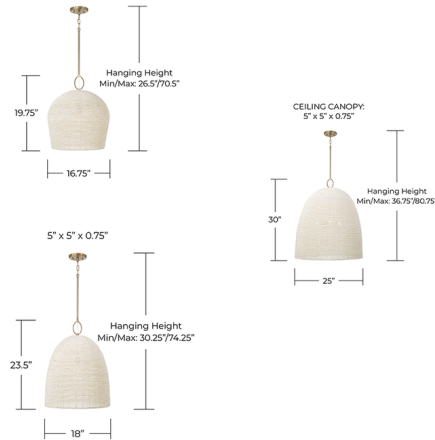

## Natalia Pendant By Capital Lighting

### Description

Bring refined artisan character into your space with the Natalia Pendant. Carefully crafted with hand-applied beading, the fixture forms a softly rounded dome that feels both detailed and substantial. Its balanced design blends texture with structure, creating a piece that draws attention without overwhelming the room. A distinctive loop accent at the top adds a sculptural element, offering a subtle point of interest that elevates the overall silhouette. Designed to feel timeless yet unique, the Natalia Pendant works beautifully in a range of interiors, from relaxed to more polished settings.

### Specifications

COLOR	Off White
BODY FINISH	Aged Brass
WATTAGE	51W
DIMMER	Standard 120V
DIMENSIONS	25\"W x 30\"H
BULB NOT INCLUDED	3 x G25/Medium (E26)/17W/120V LED
COUNTRY OF ORIGIN	Viet Nam

CLICK TO VIEW PRODUCT