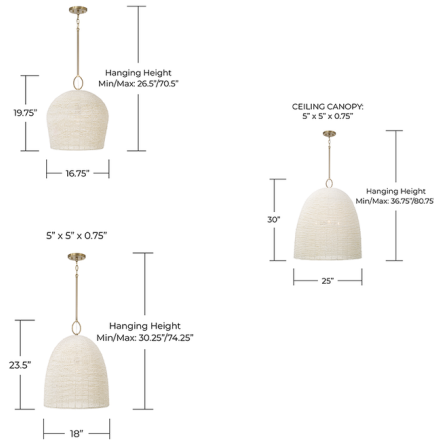

## Natalia Pendant By Capital Lighting

### Description

Bring refined artisan character into your space with the Natalia Pendant. Carefully crafted with hand-applied beading, the fixture forms a softly rounded dome that feels both detailed and substantial. Its balanced design blends texture with structure, creating a piece that draws attention without overwhelming the room. A distinctive loop accent at the top adds a sculptural element, offering a subtle point of interest that elevates the overall silhouette. Designed to feel timeless yet unique, the Natalia Pendant works beautifully in a range of interiors, from relaxed to more polished settings.

### Specifications

COLOR	Off White
BODY FINISH	Aged Brass
WATTAGE	51W
DIMMER	Standard 120V
DIMENSIONS	25"W x 30"H
BULB NOT INCLUDED	3 x G25/Medium (E26)/17W/120V LED
COUNTRY OF ORIGIN	Viet Nam

CLICK TO VIEW PRODUCT