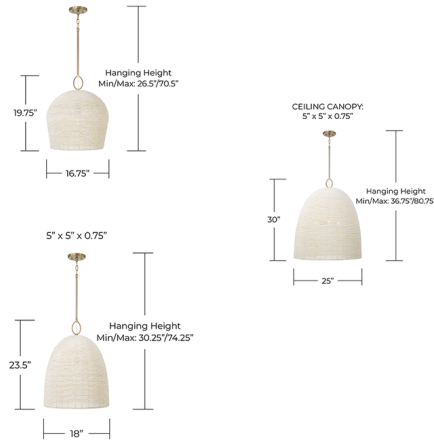

Description

Bring refined artisan character into your space with the Natalia Pendant. Carefully crafted with hand-applied beading, the fixture forms a softly rounded dome that feels both detailed and substantial. Its balanced design blends texture with structure, creating a piece that draws attention without overwhelming the room. A distinctive loop accent at the top adds a sculptural element, offering a subtle point of interest that elevates the overall silhouette. Designed to feel timeless yet unique, the Natalia Pendant works beautifully in a range of interiors, from relaxed to more polished settings.

Specifications

COLOR Off White
BODY FINISH Aged Brass
WATTAGE 17W
DIMMER Standard 120V
DIMENSIONS 18"W x 23.5"H
BULB NOT INCLUDED 1 x G25/Medium (E26)/17W/120V LED
COUNTRY OF ORIGIN Viet Nam

Technical Information

PRODUCT DIMENSIONS Rods Included: 6"(1), 12"(1), 18"(1)

Shown in aged brass / off white

CLICK TO VIEW PRODUCT

Notes: