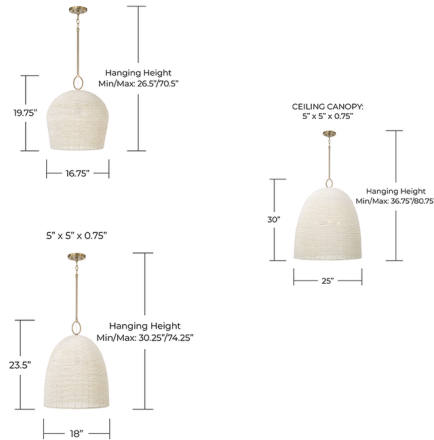

Description

Bring refined artisan character into your space with the Natalia Pendant. Carefully crafted with hand-applied beading, the fixture forms a softly rounded dome that feels both detailed and substantial. Its balanced design blends texture with structure, creating a piece that draws attention without overwhelming the room. A distinctive loop accent at the top adds a sculptural element, offering a subtle point of interest that elevates the overall silhouette. Designed to feel timeless yet unique, the Natalia Pendant works beautifully in a range of interiors, from relaxed to more polished settings.

Specifications

COLOR	Off White
BODY FINISH	Aged Brass
WATTAGE	17W
DIMMER	Standard 120V
DIMENSIONS	18"W x 23.5"H
BULB NOT INCLUDED	1 x G25/Medium (E26)/17W/120V LED
COUNTRY OF ORIGIN	Viet Nam

Technical Information

PRODUCT DIMENSIONS Rods Included: 6"(1), 12"(1), 18"(1)

Shown in aged brass / off white

CLICK TO VIEW PRODUCT

Notes: