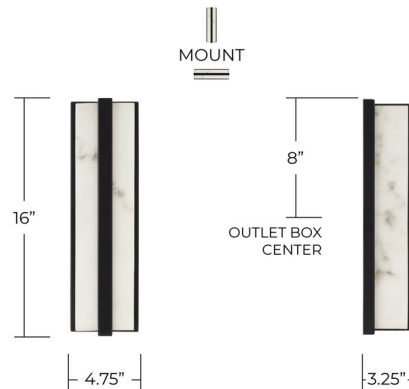

Description

The Noah Wall Sconce offers a refined, modern look with its clean, elongated profile and minimalist detailing. A panel of alabaster-style glass gently diffuses light from an integrated LED source, providing a soft and even glow. The design features a full-length backplate complemented by a slim band across the front, adding an elevated visual design. Built to meet ADA standards, it serves as a stylish and space-efficient lighting solution for a variety of interior designs.

Specifications

COLOR Alabaster
BODY FINISH Matte Black
WATTAGE 18W
DIMMER Low Voltage Electronic
DIMENSIONS 4.75"W x 16"H x 3.25"D
INTEGRATED LED MODULE 1 x LED/18W/120V LED
COUNTRY OF ORIGIN Viet Nam

Technical Information

COLOR RENDERING 90 CRI
LAMP COLOR 3000K
LUMENS/WATT 46.11
LUMINOUS FLUX 830 lumens

Shown in matte black / alabaster

CLICK TO VIEW PRODUCT

Notes: