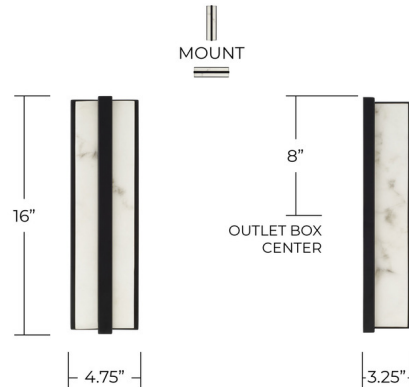

Description

The Noah Wall Sconce offers a refined, modern look with its clean, elongated profile and minimalist detailing. A panel of alabaster-style glass gently diffuses light from an integrated LED source, providing a soft and even glow. The design features a full-length backplate complemented by a slim band across the front, adding an elevated visual design. Built to meet ADA standards, it serves as a stylish and space-efficient lighting solution for a variety of interior designs.

Specifications

COLOR Alabaster
BODY FINISH Matte Black
WATTAGE 18W
DIMMER Low Voltage Electronic
DIMENSIONS 4.75"W x 16"H x 3.25"D
INTEGRATED LED MODULE 1 x LED/18W/120V LED
COUNTRY OF ORIGIN Viet Nam

Technical Information

COLOR RENDERING 90 CRI
LAMP COLOR 3000K
LUMENS/WATT 46.11
LUMINOUS FLUX 830 lumens

Shown in matte black / alabaster

CLICK TO VIEW PRODUCT

Notes: