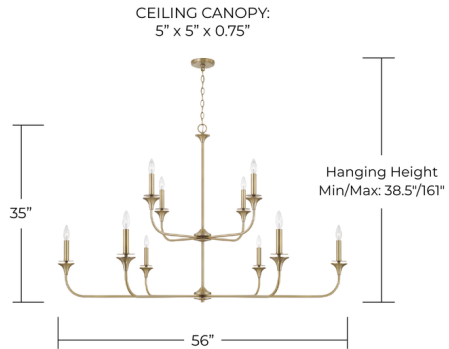

Lightology

lightology.com
866-954-4489
04-25-26

Project: _____
Company: _____
Location: _____ Fixture Type: _____
SPEC #: **CPT1536530**
Approved On: _____ Approved By: _____

Presley Chandelier By Capital Lighting

Description

The Presley 10-Light Two-Tier Chandelier delivers a refined presence with its smooth lines and gently flared detailing. Designed to elevate a variety of interiors, this statement fixture brings a sense of balance and sophistication to any space. Its timeless appeal allows it to blend effortlessly with both traditional and modern settings.

Shown in aged brass

Specifications

COLOR	N/A
BODY FINISH	Aged Brass
WATTAGE	90W
DIMMER	Standard 120V
DIMENSIONS	56"W x 35"H
BULB NOT INCLUDED	10 x B10/Candelabra (E12)/9W/120V LED
COUNTRY OF ORIGIN	Viet Nam