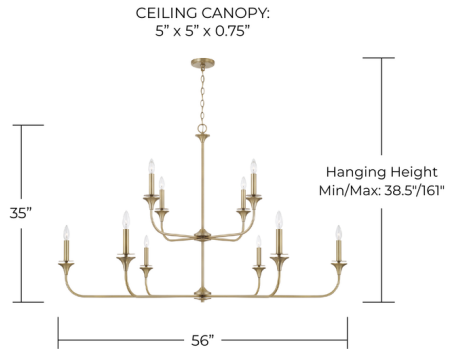

Lightology

lightology.com
866-954-4489
07-11-26

Project: _____

Company: _____

Location: _____ Fixture Type: _____

SPEC #: **CPT1536530**

Approved On: _____ Approved By: _____

Presley Chandelier By Capital Lighting

Description

The Presley 10-Light Two-Tier Chandelier delivers a refined presence with its smooth lines and gently flared detailing. Designed to elevate a variety of interiors, this statement fixture brings a sense of balance and sophistication to any space. Its timeless appeal allows it to blend effortlessly with both traditional and modern settings.

Shown in aged brass

Specifications

COLOR	N/A
BODY FINISH	Aged Brass
WATTAGE	90W
DIMMER	Standard 120V
DIMENSIONS	56"W x 35"H
BULB NOT INCLUDED	10 x B10/Candelabra (E12)/9W/120V LED
COUNTRY OF ORIGIN	Viet Nam