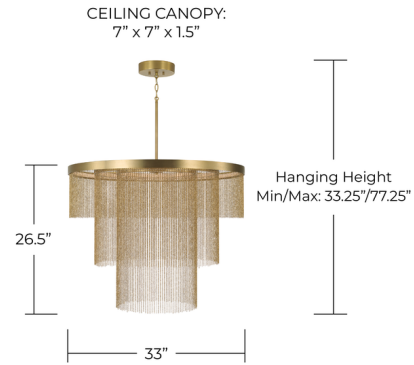

Shown in aged brass

CLICK TO VIEW PRODUCT

Notes: