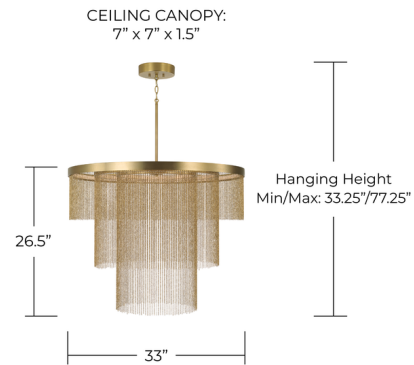

Shown in aged brass

CLICK TO VIEW PRODUCT

Notes: