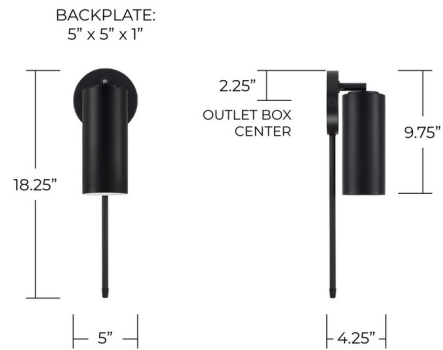

Lightology

lightology.com
866-954-4489
04-13-26

Project: _____
Company: _____
Location: _____ Fixture Type: _____
SPEC #: **CPT1536534**
Approved On: _____ Approved By: _____

Robbie Adjustable Wall Sconce By Capital Lighting

Description

Defined by its smooth, cylindrical form, this contemporary sconce delivers both style and versatility. The pivoting shade allows for precise light direction, making it well-suited for reading areas, bedside use, or targeted lighting applications. Designed with adaptability in mind, it also includes a plug-in option for easy installation, complete with an on/off switch conveniently located on the cord and cord cover.

Shown in matte black

Specifications

COLOR	N/A
BODY FINISH	Matte Black
WATTAGE	17W
DIMMER	Standard 120V
DIMENSIONS	5"W x 9.75"H x 4.25"D
BULB NOT INCLUDED	1 x A15/Medium (E26)/17W/120V LED
COUNTRY OF ORIGIN	Viet Nam