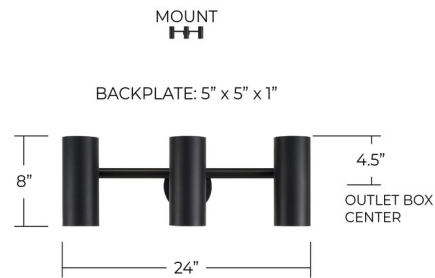

Lightology

lightology.com
866-954-4489
07-07-26

Project: _____
Company: _____
Location: _____ Fixture Type: _____
SPEC #: **CPT1536537**
Approved On: _____ Approved By: _____

Robbie Adjustable Bathroom Vanity Light By Capital Lighting

Description

The Robbie Vanity features sleek cylindrical shades arranged along a horizontal arm, creating a refined and modern presence. Each adjustable metal shade pivots to guide light exactly where it's needed, offering flexibility for both focused lighting and general illumination. With its clean lines and understated design, this fixture integrates seamlessly into a range of bathroom styles, delivering both visual appeal and everyday functionality.

Shown in aged brass

EXTENDS FROM WALL: 7.5"

Specifications

COLOR	N/A
BODY FINISH	Aged Brass
WATTAGE	51W
DIMMER	Standard 120V
DIMENSIONS	24"W x 8"H x 7.5"D
BULB NOT INCLUDED	3 x A15/Medium (E26)/17W/120V LED
COUNTRY OF ORIGIN	Viet Nam