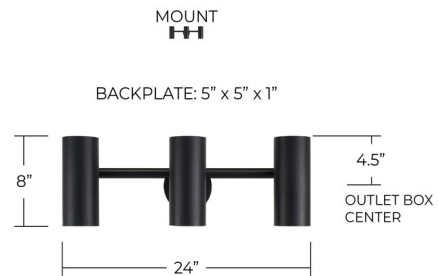

Lightology

lightology.com
866-954-4489
04-16-26

Project: _____

Company: _____

Location: _____ Fixture Type: _____

SPEC #: **CPT1536537**

Approved On: _____ Approved By: _____

Robbie Adjustable Bathroom Vanity Light By Capital Lighting

Description

The Robbie Vanity features sleek cylindrical shades arranged along a horizontal arm, creating a refined and modern presence. Each adjustable metal shade pivots to guide light exactly where it's needed, offering flexibility for both focused lighting and general illumination. With its clean lines and understated design, this fixture integrates seamlessly into a range of bathroom styles, delivering both visual appeal and everyday functionality.

Shown in aged brass

EXTENDS FROM WALL: 7.5"

Specifications

COLOR	N/A
BODY FINISH	Aged Brass
WATTAGE	51W
DIMMER	Standard 120V
DIMENSIONS	24"W x 8"H x 7.5"D
BULB NOT INCLUDED	3 x A15/Medium (E26)/17W/120V LED
COUNTRY OF ORIGIN	Viet Nam