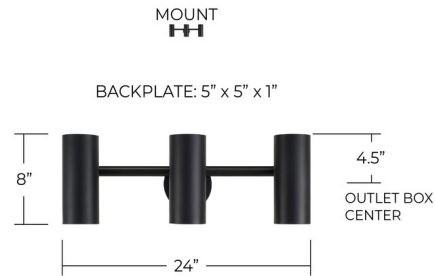

Lightology

lightology.com
866-954-4489
07-09-26

Project: _____
Company: _____
Location: _____ Fixture Type: _____
SPEC #: **CPT1536538**
Approved On: _____ Approved By: _____

Robbie Adjustable Bathroom Vanity Light By Capital Lighting

Description

The Robbie Vanity features sleek cylindrical shades arranged along a horizontal arm, creating a refined and modern presence. Each adjustable metal shade pivots to guide light exactly where it's needed, offering flexibility for both focused lighting and general illumination. With its clean lines and understated design, this fixture integrates seamlessly into a range of bathroom styles, delivering both visual appeal and everyday functionality.

Shown in matte black

EXTENDS FROM WALL: 7.5"

Specifications

COLOR	N/A
BODY FINISH	Matte Black
WATTAGE	51W
DIMMER	Standard 120V
DIMENSIONS	24"W x 8"H x 7.5"D
BULB NOT INCLUDED	3 x A15/Medium (E26)/17W/120V LED
COUNTRY OF ORIGIN	Viet Nam