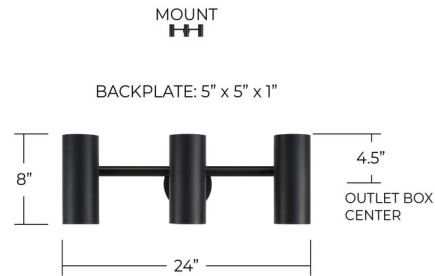

Description

The Robbie Vanity features sleek cylindrical shades arranged along a horizontal arm, creating a refined and modern presence. Each adjustable metal shade pivots to guide light exactly where it's needed, offering flexibility for both focused lighting and general illumination. With its clean lines and understated design, this fixture integrates seamlessly into a range of bathroom styles, delivering both visual appeal and everyday functionality.

Specifications

COLOR	N/A
BODY FINISH	Matte Black
WATTAGE	51W
DIMMER	Standard 120V
DIMENSIONS	24"W x 8"H x 7.5"D
BULB NOT INCLUDED	3 x A15/Medium (E26)/17W/120V LED
COUNTRY OF ORIGIN	Viet Nam

Shown in matte black

EXTENDS FROM WALL: 7.5"

CLICK TO VIEW PRODUCT

Notes: