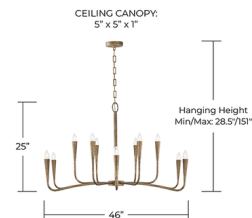

CLICK TO VIEW PRODUCT

Notes: