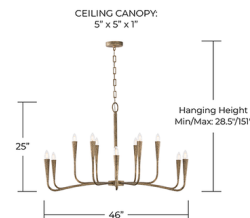

CLICK TO VIEW PRODUCT

Notes: