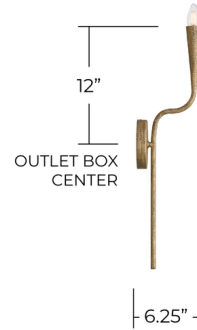

Description

The Savari Wall Sconce pairs refined craftsmanship with thoughtful detailing for a sophisticated wall lighting statement. Its gently contoured arm flows seamlessly into the candle-style sleeve, creating a cohesive and elegant profile. A subtly recessed socket enhances the overall design, adding depth and visual interest. Finished with layered, hand-applied texture, this fixture brings richness and dimension to its surroundings, offering a warm and artful presence whether illuminated or at rest.

Specifications

COLOR	N/A
BODY FINISH	Artisan Gold
WATTAGE	9W
DIMMER	Standard 120V
DIMENSIONS	5"W x 25"H x 6.25"D
BULB NOT INCLUDED	1 x B10/Candelabra (E12)/9W/120V LED
COUNTRY OF ORIGIN	India

Shown in artisan gold

BACKPLATE:
5" x 5" x 1"

CLICK TO VIEW PRODUCT

Notes: