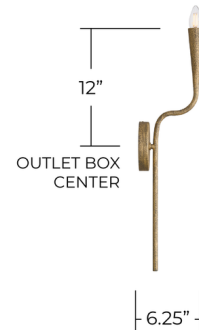

Description

The Savari Wall Sconce pairs refined craftsmanship with thoughtful detailing for a sophisticated wall lighting statement. Its gently contoured arm flows seamlessly into the candle-style sleeve, creating a cohesive and elegant profile. A subtly recessed socket enhances the overall design, adding depth and visual interest. Finished with layered, hand-applied texture, this fixture brings richness and dimension to its surroundings, offering a warm and artful presence whether illuminated or at rest.

Specifications

COLOR	N/A
BODY FINISH	Artisan Gold
WATTAGE	9W
DIMMER	Standard 120V
DIMENSIONS	5"W x 25"H x 6.25"D
BULB NOT INCLUDED	1 x B10/Candelabra (E12)/9W/120V LED
COUNTRY OF ORIGIN	India

Shown in artisan gold

BACKPLATE:
5" x 5" x 1"

CLICK TO VIEW PRODUCT

Notes: