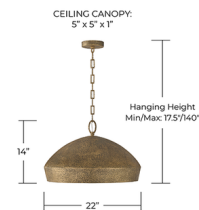

Lightology

lightology.com
866-954-4489
04-24-26

Project: _____
 Company: _____
 Location: _____ Fixture Type: _____
 SPEC #: **CPT1536543**
 Approved On: _____ Approved By: _____

Savari Pendant By Capital Lighting

Description

The Savari Pendant showcases a refined, handcrafted look highlighted by its distinctive banded detailing. A layered, hand-applied finish adds depth and visual interest, giving the surface a rich, dimensional quality that catches the light beautifully. Suspended by decorative chain elements, this fixture brings a thoughtful balance of texture and sophistication, making it a striking addition to a variety of interior settings.

Shown in artisan gold

Specifications

COLOR	N/A
BODY FINISH	Artisan Gold
WATTAGE	17W
DIMMER	Standard 120V
DIMENSIONS	22"W x 14"H
BULB NOT INCLUDED	1 x G25/Medium (E26)/17W/120V LED
COUNTRY OF ORIGIN	India