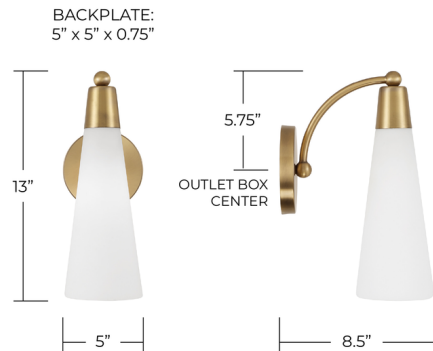

Lightology

lightology.com
866-954-4489
07-01-26

Project: _____
Company: _____
Location: _____ Fixture Type: _____
SPEC #: **CPT1536556**
Approved On: _____ Approved By: _____

Tess Wall Sconce By Capital Lighting

Description

The Tess Sconce brings a refined, modern presence with its graceful curves and balanced design. A subtle accent detail at the top and where the arm meets the backplate adds a touch of character, enhancing its overall silhouette. The gently tapered glass shade diffuses light softly, creating a warm and inviting glow that works beautifully in a variety of interior settings.

Shown in aged brass / soft white

Specifications

COLOR Soft White
BODY FINISH Aged Brass
WATTAGE 9W
DIMMER Standard 120V
DIMENSIONS 5"W x 13"H x 8.5"D
BULB NOT INCLUDED 1 x B10/Candelabra (E12)/9W/120V LED
COUNTRY OF ORIGIN Viet Nam