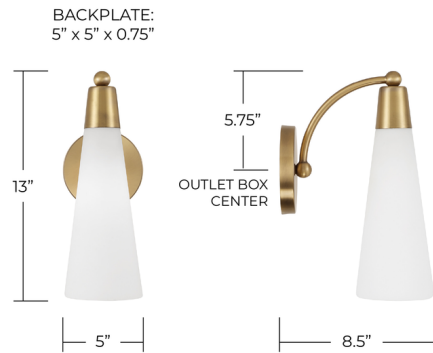

Lightology

lightology.com
866-954-4489
07-01-26

Project: _____

Company: _____

Location: _____ Fixture Type: _____

SPEC #: **CPT1536556**

Approved On: _____ Approved By: _____

Tess Wall Sconce By Capital Lighting

Description

The Tess Sconce brings a refined, modern presence with its graceful curves and balanced design. A subtle accent detail at the top and where the arm meets the backplate adds a touch of character, enhancing its overall silhouette. The gently tapered glass shade diffuses light softly, creating a warm and inviting glow that works beautifully in a variety of interior settings.

Shown in aged brass / soft white

Specifications

COLOR	Soft White
BODY FINISH	Aged Brass
WATTAGE	9W
DIMMER	Standard 120V
DIMENSIONS	5"W x 13"H x 8.5"D
BULB NOT INCLUDED	1 x B10/Candelabra (E12)/9W/120V LED
COUNTRY OF ORIGIN	Viet Nam