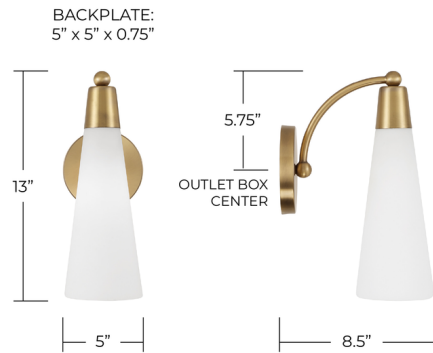

Lightology

lightology.com
866-954-4489
04-22-26

Project: _____

Company: _____

Location: _____ Fixture Type: _____

SPEC #: **CPT1536556**

Approved On: _____ Approved By: _____

Tess Wall Sconce By Capital Lighting

Description

The Tess Sconce brings a refined, modern presence with its graceful curves and balanced design. A subtle accent detail at the top and where the arm meets the backplate adds a touch of character, enhancing its overall silhouette. The gently tapered glass shade diffuses light softly, creating a warm and inviting glow that works beautifully in a variety of interior settings.

Shown in aged brass / soft white

Specifications

COLOR	Soft White
BODY FINISH	Aged Brass
WATTAGE	9W
DIMMER	Standard 120V
DIMENSIONS	5"W x 13"H x 8.5"D
BULB NOT INCLUDED	1 x B10/Candelabra (E12)/9W/120V LED
COUNTRY OF ORIGIN	Viet Nam