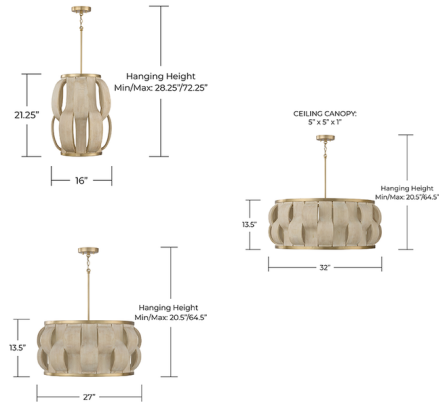

Shown in matte brass / bleached mango wood

CLICK TO VIEW PRODUCT

Notes: