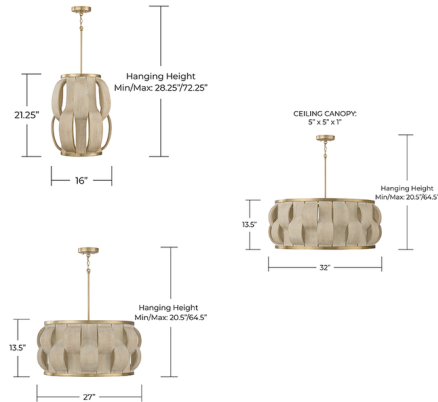

Lightology

lightology.com
866-954-4489
06-30-26

Project: _____

Company: _____

Location: _____ Fixture Type: _____

SPEC #: **CPT1536559**

Approved On: _____ Approved By: _____

Willa Pendant By Capital Lighting

Description

The Willa Pendant brings a natural, organic feel into the space with its thoughtfully crafted design. Hand-finished elements in bleached mango wood introduce texture and depth, while allowing soft light to filter through for a warm, inviting glow. Accented with a matte brass finish, the fixture adds a subtle touch of warmth and contrast, creating a refined balance between natural materials and elevated detailing.

Shown in matte brass / bleached mango wood

Specifications

COLOR	Bleached Mango Wood
BODY FINISH	Matte Brass
WATTAGE	54W
DIMMER	Standard 120V
DIMENSIONS	32"W x 13.5"H
BULB NOT INCLUDED	6 x G16.5/Candelabra (E12)/9W/120V LED
COUNTRY OF ORIGIN	India