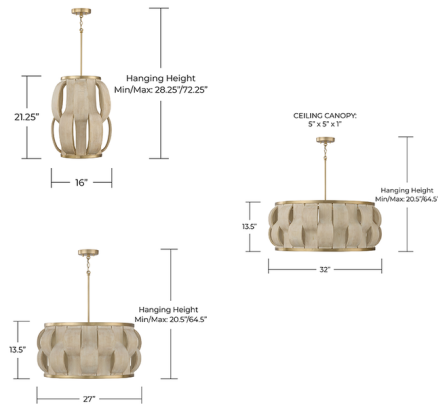

Description

The Willa Pendant brings a natural, organic feel into the space with its thoughtfully crafted design. Hand-finished elements in bleached mango wood introduce texture and depth, while allowing soft light to filter through for a warm, inviting glow. Accented with a matte brass finish, the fixture adds a subtle touch of warmth and contrast, creating a refined balance between natural materials and elevated detailing.

Specifications

COLOR Bleached Mango Wood
BODY FINISH Matte Brass
WATTAGE 17W
DIMMER Standard 120V
DIMENSIONS 16"W x 21.25"H
BULB NOT INCLUDED 1 x G16.5/Medium (E26)/17W/120V LED
COUNTRY OF ORIGIN India

Technical Information

PRODUCT DIMENSIONS Rods Included: 6"(1), 12"(1), 18"(1)

Shown in matte brass / bleached mango wood

CLICK TO VIEW PRODUCT

Notes: