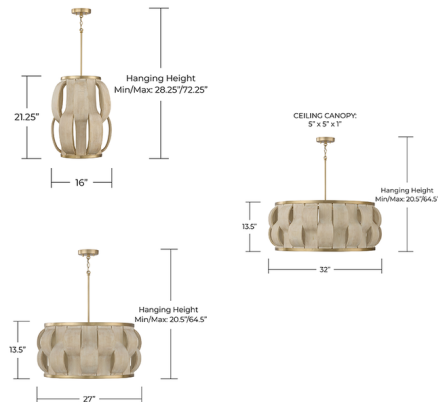

### Description

The Willa Pendant brings a natural, organic feel into the space with its thoughtfully crafted design. Hand-finished elements in bleached mango wood introduce texture and depth, while allowing soft light to filter through for a warm, inviting glow. Accented with a matte brass finish, the fixture adds a subtle touch of warmth and contrast, creating a refined balance between natural materials and elevated detailing.

### Specifications

COLOR . . . . . Bleached Mango Wood  
BODY FINISH . . . . . Matte Brass  
WATTAGE . . . . . 17W  
DIMMER . . . . . Standard 120V  
DIMENSIONS . . . . . 16"W x 21.25"H  
BULB NOT INCLUDED . . . . . 1 x G16.5/Medium (E26)/17W/120V LED  
COUNTRY OF ORIGIN . . . . . India

### Technical Information

PRODUCT DIMENSIONS . . . . . Rods Included: 6"(1), 12"(1), 18"(1)

Shown in matte brass / bleached mango wood

CLICK TO VIEW PRODUCT

Notes: