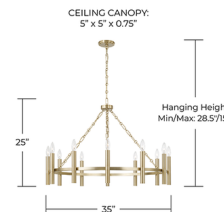

Lightology

lightology.com
866-954-4489
04-24-26

Project: _____

Company: _____

Location: _____ Fixture Type: _____

SPEC #: **CPT1536564**

Approved On: _____ Approved By: _____

Winton Chandelier By Capital Lighting

Description

The Winston Chandelier features a ring silhouette accented by upright candle-style sockets arranged along the outer frame. Suspended by multiple chain supports, the design balances structure and openness, offering a modern interpretation of a classic chandelier form.

Shown in matte black

Specifications

COLOR	N/A
BODY FINISH	Matte Black
WATTAGE	72W
DIMMER	Standard 120V
DIMENSIONS	28"W x 22"H
BULB NOT INCLUDED	8 x B10/Candelabra (E12)/9W/120V LED
OTHER BULB OPTIONS	8 x G16.5/Candelabra (E12)/120V LED
COUNTRY OF ORIGIN	Viet Nam