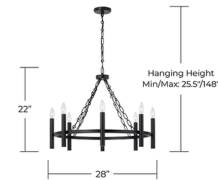

Description

The Winston Chandelier features a ring silhouette accented by upright candle-style sockets arranged along the outer frame. Suspended by multiple chain supports, the design balances structure and openness, offering a modern interpretation of a classic chandelier form.

Shown in matte black

Specifications

COLOR	N/A
BODY FINISH	Matte Black
WATTAGE	72W
DIMMER	Standard 120V
DIMENSIONS	28"W x 22"H
BULB NOT INCLUDED	8 x B10/Candelabra (E12)/9W/120V LED
OTHER BULB OPTIONS	8 x G16.5/Candelabra (E12)/120V LED
COUNTRY OF ORIGIN	Viet Nam