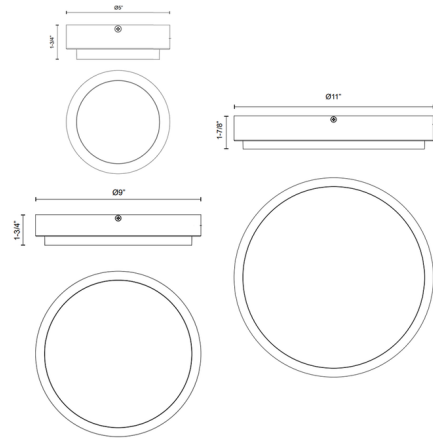

Shown in brushed nickel / frost