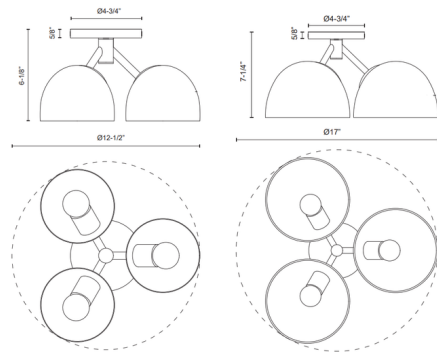

Description

Add mid-century modern charm to any home with the Fosso Semi Flush Ceiling Light. Its playful three-armed form provides ample illumination, perfect for an entry, hallway, or kitchen.

Shown in black

Specifications

COLOR	N/A
BODY FINISH	Black
WATTAGE	21W
DIMMER	Standard 120V
DIMENSIONS	17"W x 7.25"H
BULB NOT INCLUDED	3 x G16.5/Candelabra (E12)/7W/120V LED
COUNTRY OF ORIGIN	China

CLICK TO VIEW PRODUCT