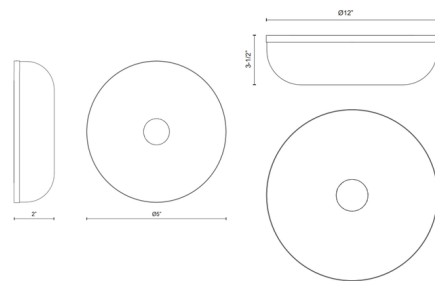

CLICK TO VIEW PRODUCT

Notes: