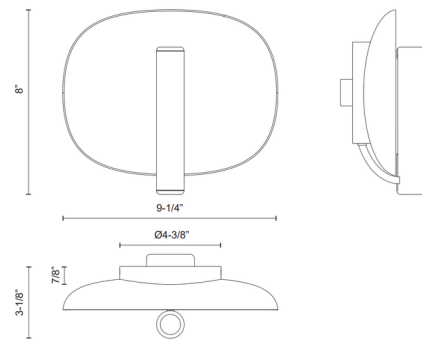

CLICK TO VIEW PRODUCT

Notes: