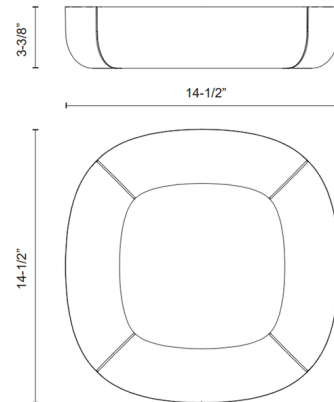

Shown in black / frost