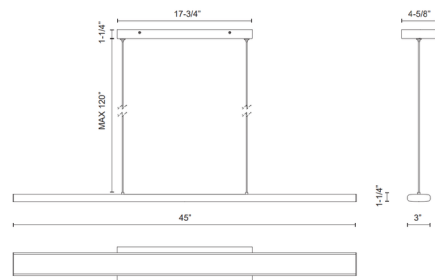

CLICK TO VIEW PRODUCT

Notes: