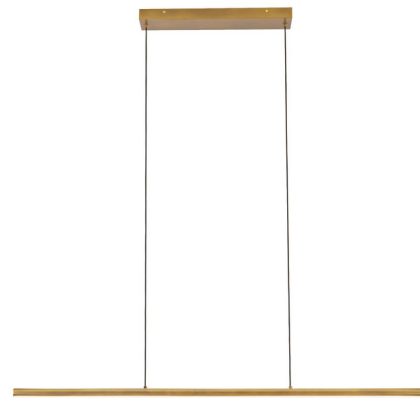

Lightology

lightology.com
866-954-4489
06-30-26

Project: _____
 Company: _____
 Location: _____ Fixture Type: _____
 SPEC #: **KZC1536704**
 Approved On: _____ Approved By: _____

Drift Color-Select Linear Pendant By Kuzco Lighting

Description

Refined and versatile, the Drift Color-Select Linear Pendant balances modern minimalism with energy efficient LEDs. A sleek, wide bar of illumination floats gracefully in any space, providing bright, even task lighting for a surface below. Perfect for a kitchen island or dining table. LED color select options include 2700K, 3000K, 3500K, 4000K, and 5000K.

Specifications

COLOR	Frost
BODY FINISH	Vintage Brass
WATTAGE	40W
DIMMER	Standard 120V
DIMENSIONS	45"L x 3"W x 1.25"H
INTEGRATED LED MODULE	1 x LED/40W/120-277V LED
COUNTRY OF ORIGIN	China

Technical Information

PRODUCT DIMENSIONS	Cable: 120"
LAMP LIFE	50000 hours
COLOR RENDERING	90 CRI
LAMP COLOR	CCT Select
LUMENS/WATT	85.00
LUMINOUS FLUX	3400 lumens

Shown in vintage brass / frost

CLICK TO VIEW PRODUCT

Notes: