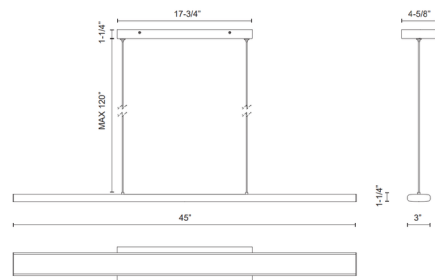

Specifications

COLOR	Frost
BODY FINISH	Vintage Brass
WATTAGE	40W
DIMMER	Standard 120V
DIMENSIONS	45"L x 3"W x 1.25"H
INTEGRATED LED MODULE	1 x LED/40W/120-277V LED
COUNTRY OF ORIGIN	China

Technical Information

PRODUCT DIMENSIONS	Cable: 120"
LAMP LIFE	50000 hours
COLOR RENDERING	90 CRI
LAMP COLOR	CCT Select
LUMENS/WATT	85.00
LUMINOUS FLUX	3400 lumens

Shown in vintage brass / frost

CLICK TO VIEW PRODUCT

Notes: